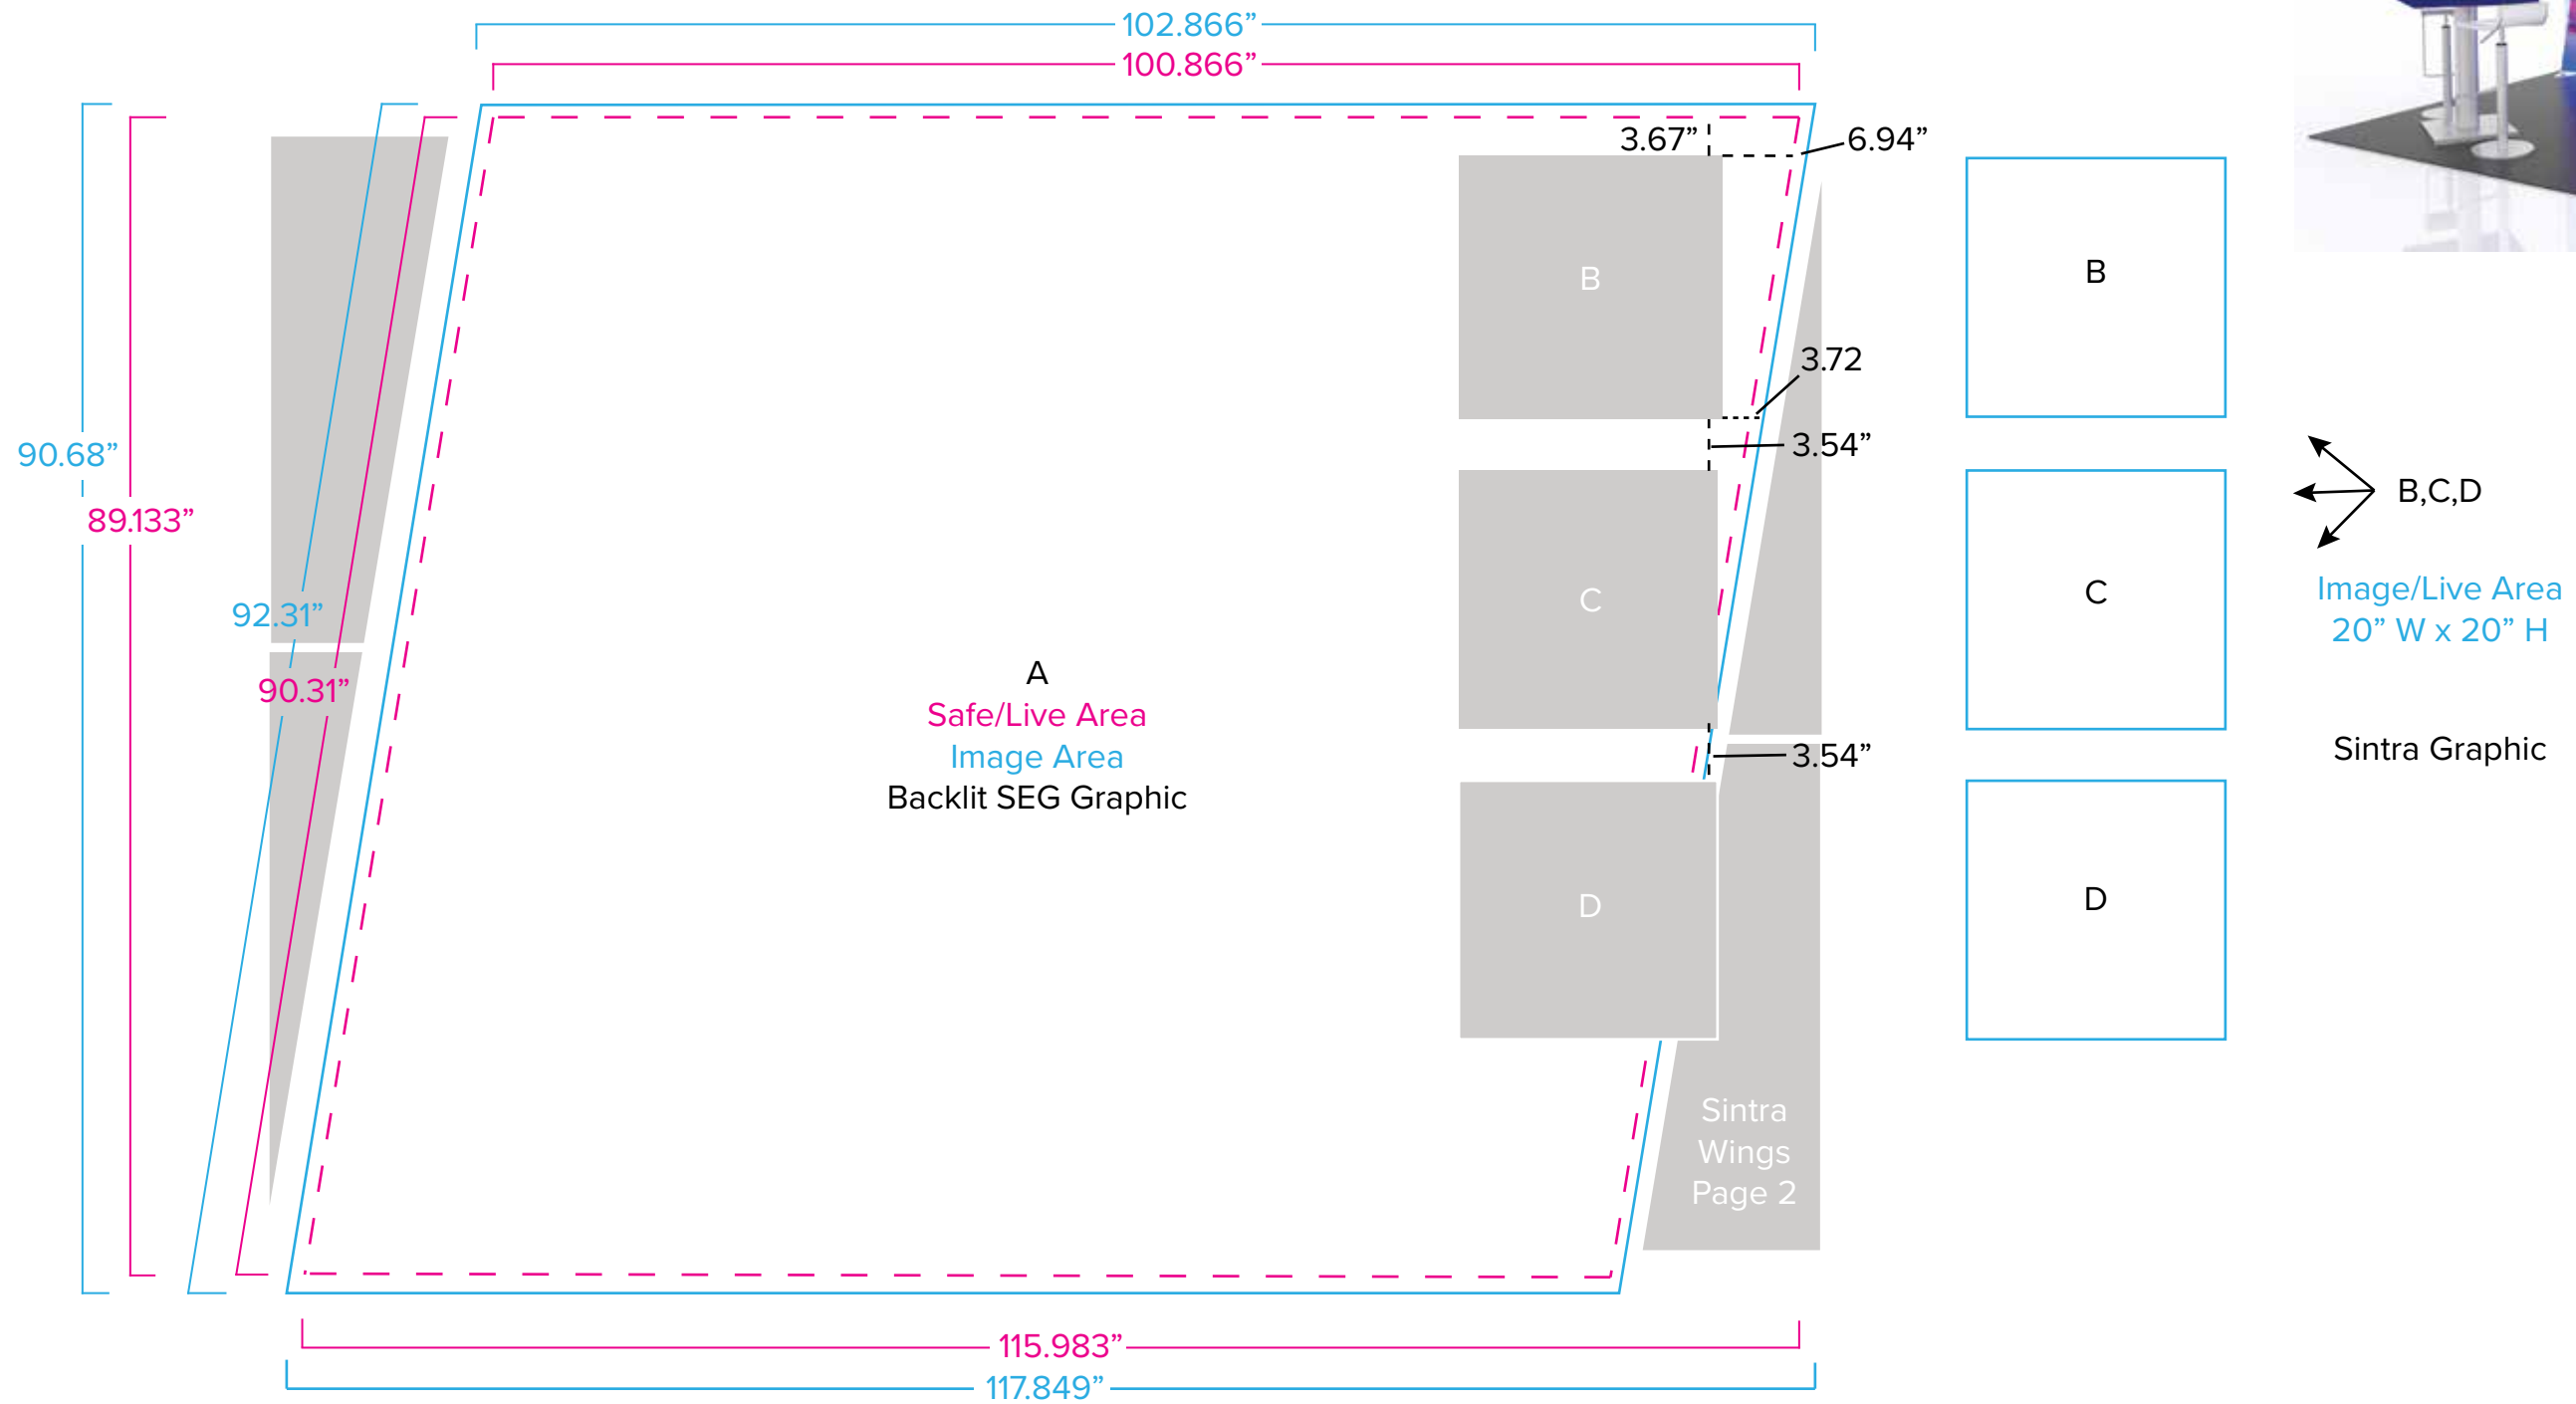

Graphic Template
 Inline Lightbox
 Main Backlit SEG Panel, 3 Small Sintra Panels

NOTE: All Raster Art (jpg, tiff,psd, png, etc.) must be at least 100 dpi at print size.
 Standard kits are often customized. Please check with Customer Service to ensure that this template matches your specific job.

Graphic Template
Inline Lightbox
Sintra Side Wings

Printed Wings NOT INCLUDED in graphics price.
Please request pricing.

NOTE: All Raster Art (jpg, tiff,psd, png, etc.) must be at least 100 dpi at print size.

Graphic Template

Wireless Charging Bistro Table – Direct Print Vinyl Graphic

NOTE: All Raster Art (jpg, tiff,psd, png, etc.) must be at least 100 dpi at print size.
Standard kits are often customized. Please check with Customer Service to ensure that this template matches your specific job.