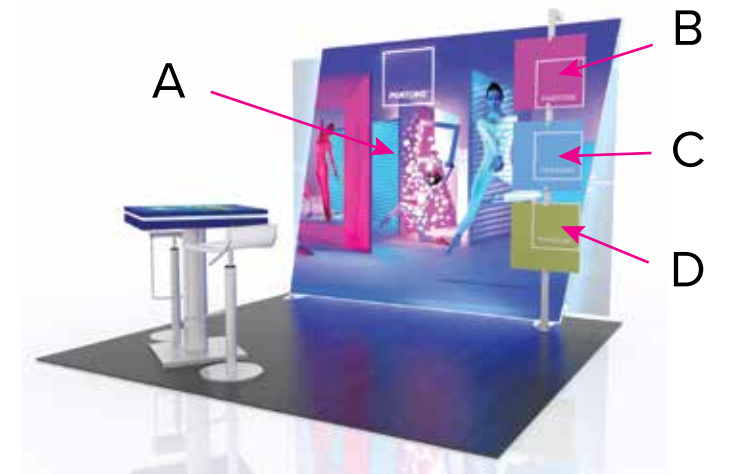

Graphic Template
 Inline Lightbox
 Main Backlit SEG Panel, 3 Small Sintra Panels

NOTE: All Raster Art (jpg, tiff,psd, png, etc.) must be at least 100 dpi at print size.
 Standard kits are often customized. Please check with Customer Service to ensure that this template matches your specific job.

Graphic Template
Inline Lightbox
Sintra Side Wings

Printed Wings NOT INCLUDED in graphics price.
Please request pricing.

NOTE: All Raster Art (jpg, tiff,psd, png, etc.) must be at least 100 dpi at print size.

Graphic Template

Wireless Charging Bistro Table – Direct Print Vinyl Graphic

NOTE: All Raster Art (jpg, tiff,psd, png, etc.) must be at least 100 dpi at print size.
Standard kits are often customized. Please check with Customer Service to ensure that this template matches your specific job.