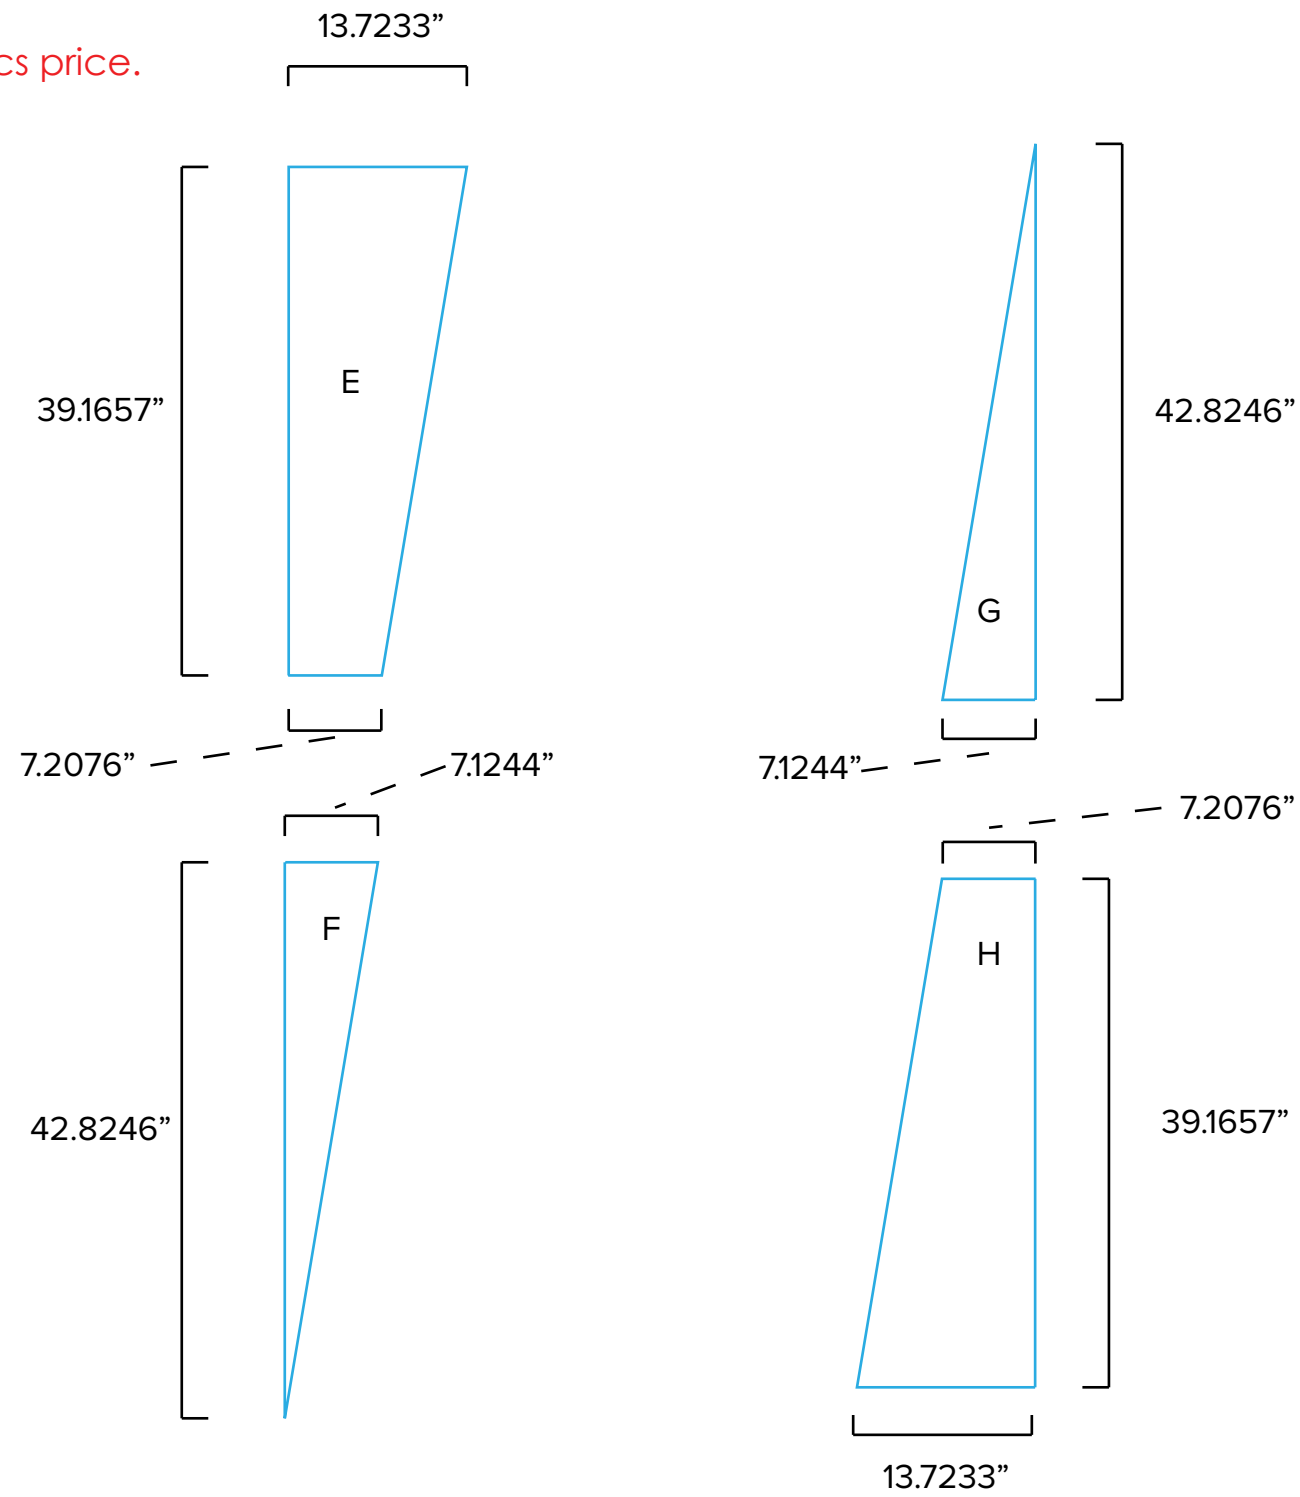

Graphic Template
 Inline Lightbox
 Main Backlit SEG Panel, 3 Small Sintra Panels

NOTE: All Raster Art (jpg, tiff,psd, png, etc.) must be at least 100 dpi at print size.
 Standard kits are often customized. Please check with Customer Service to ensure that this template matches your specific job.

Graphic Template
Inline Lightbox
Sintra Side Wings

Printed Wings NOT INCLUDED in graphics price.
Please request pricing.

NOTE: All Raster Art (jpg, tiff,psd, png, etc.) must be at least 100 dpi at print size.

Graphic Template

Wireless Charging Bistro Table – Direct Print Vinyl Graphic

NOTE: All Raster Art (jpg, tiff,psd, png, etc.) must be at least 100 dpi at print size.
Standard kits are often customized. Please check with Customer Service to ensure that this template matches your specific job.