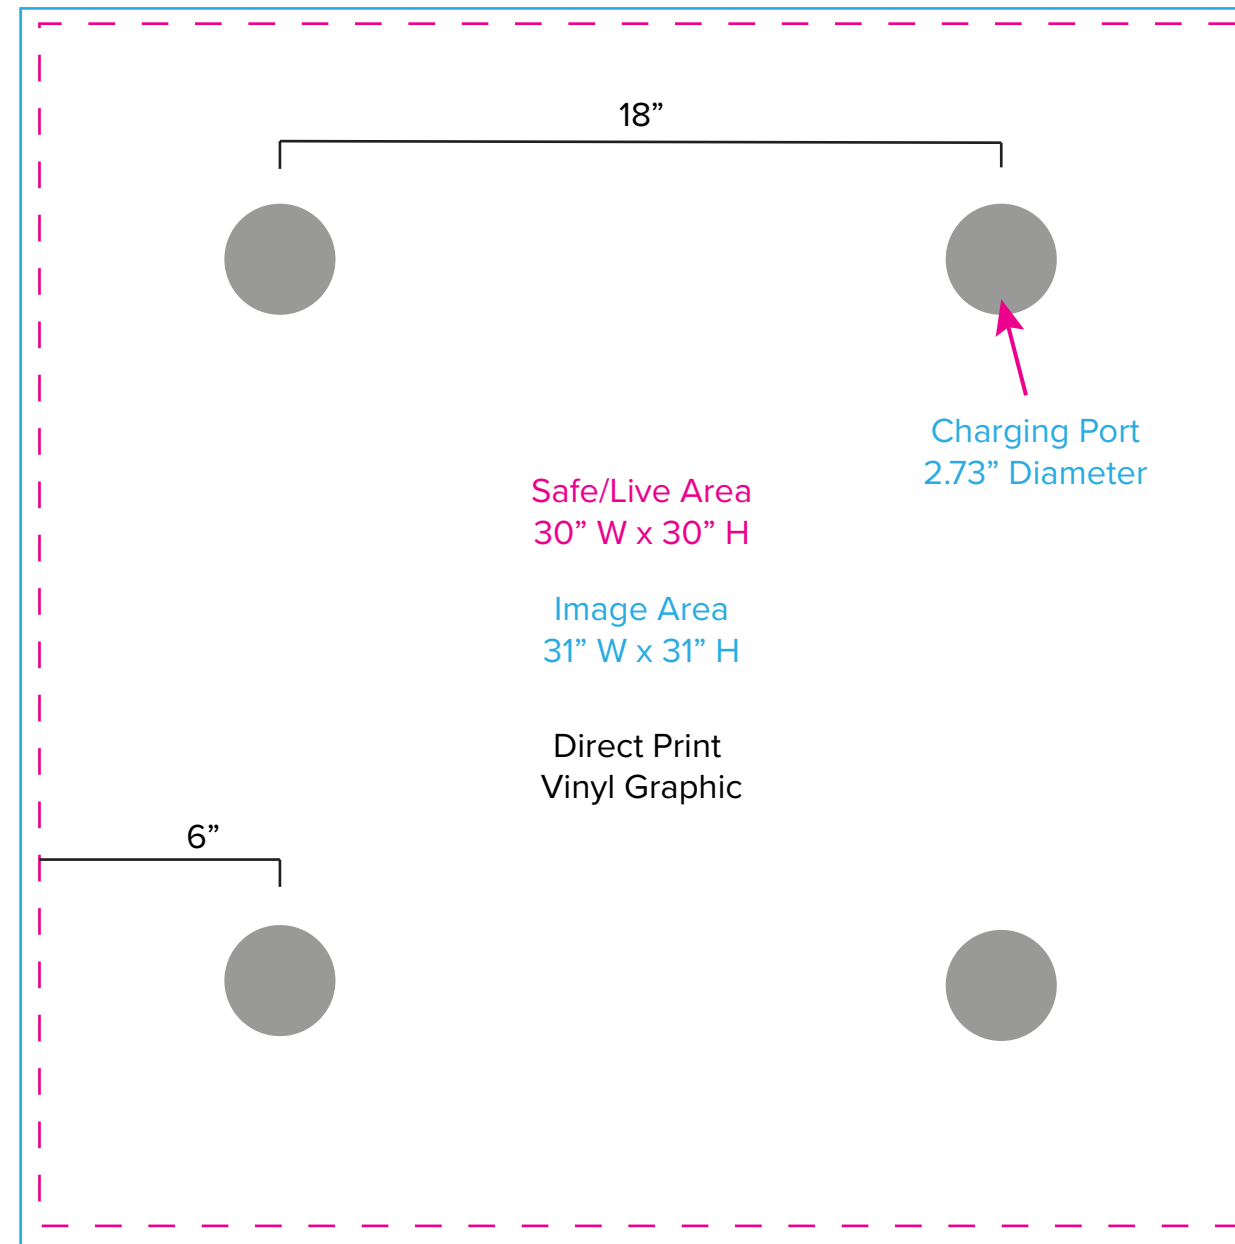

Graphic Template
 Inline Lightbox
 Main Backlit SEG Panel, 3 Small Sintra Panels

NOTE: All Raster Art (jpg, tiff,psd, png, etc.) must be at least 100 dpi at print size.
 Standard kits are often customized. Please check with Customer Service to ensure that this template matches your specific job.

Graphic Template
Inline Lightbox
Sintra Side Wings

Printed Wings NOT INCLUDED in graphics price.
Please request pricing.

NOTE: All Raster Art (jpg, tiff,psd, png, etc.) must be at least 100 dpi at print size.

Graphic Template

Wireless Charging Bistro Table – Direct Print Vinyl Graphic

NOTE: All Raster Art (jpg, tiff,psd, png, etc.) must be at least 100 dpi at print size.
Standard kits are often customized. Please check with Customer Service to ensure that this template matches your specific job.